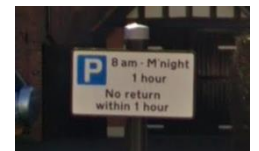

Evolving Families

How to find us:

Our address is: Unit 6, Astor House, 282 Lichfield Rd, Sutton Coldfield B74 2UG
We are situated behind the shops on Lichfield Road and near Mere Green Library.

Parking:

There is one-hour free parking at the front of Astor House on Lichfield Road. The walking route from Lichfield Road is marked Green on the above map. You would need to walk along a service road to the right of the shops in Astor House. Evolving Families is on your left-hand side on this route. You will need to walk up some stairs, as annotated in the picture above.

There is also 3 hours free parking at Sainsburys and Mere Green Library during store hours. There is a service road in between Mere Green Library and Wetherspoons. Walk down this service road and Evolving Families is straight ahead. You will need to walk up the stairs ahead of you to access us. This route is highlighted Red on the map above.