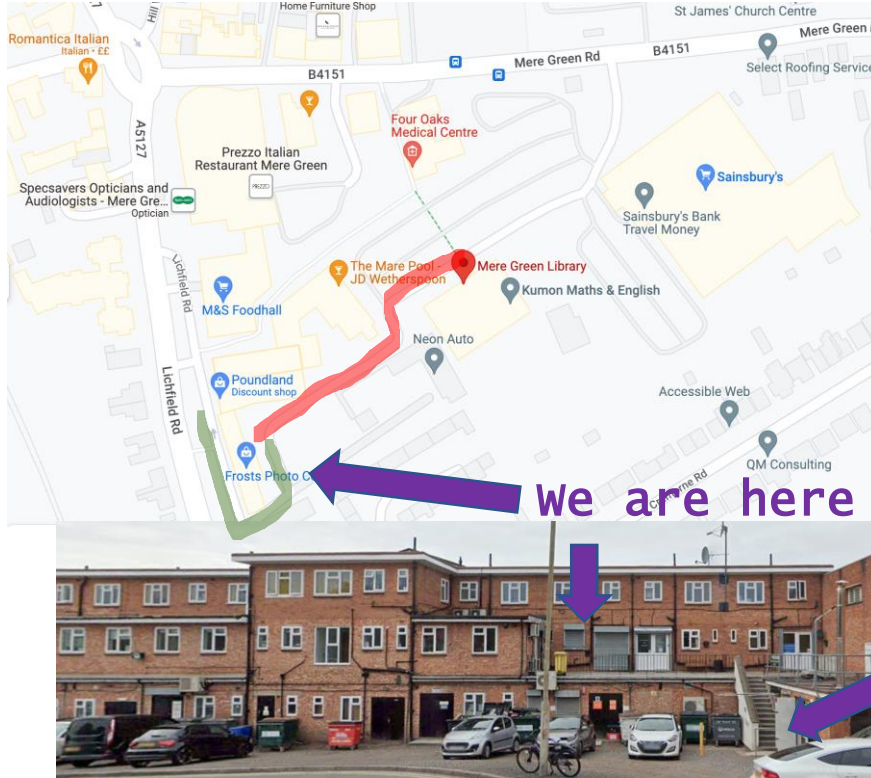

Evolving Families

How to find us:

Our address is: Unit 6, Astor House, 282 Lichfield Rd, Sutton Coldfield B74 2UG
We are situated behind the shops on Lichfield Road and near Mere Green Library.

Parking:

There is one-hour free parking at the front of Astor House on Lichfield Road. The walking route from Lichfield Road is marked Green on the above map. You would need to walk along a service road to the right of the shops in Astor House. Evolving Families is on your left-hand side on this route. You will need to walk up some stairs, as annotated in the picture above.

There is also 3 hours free parking at Sainsburys and Mere Green Library during store hours. There is a service road in between Mere Green Library and Wetherspoons. Walk down this service road and Evolving Families is straight ahead. You will need to walk up the stairs ahead of you to access us. This route is highlighted Red on the map above.

Please ensure you are adhering to the terms of the carpark you choose to park in. Do not park directly outside Evolving Families as this is monitored by an ANPR system.